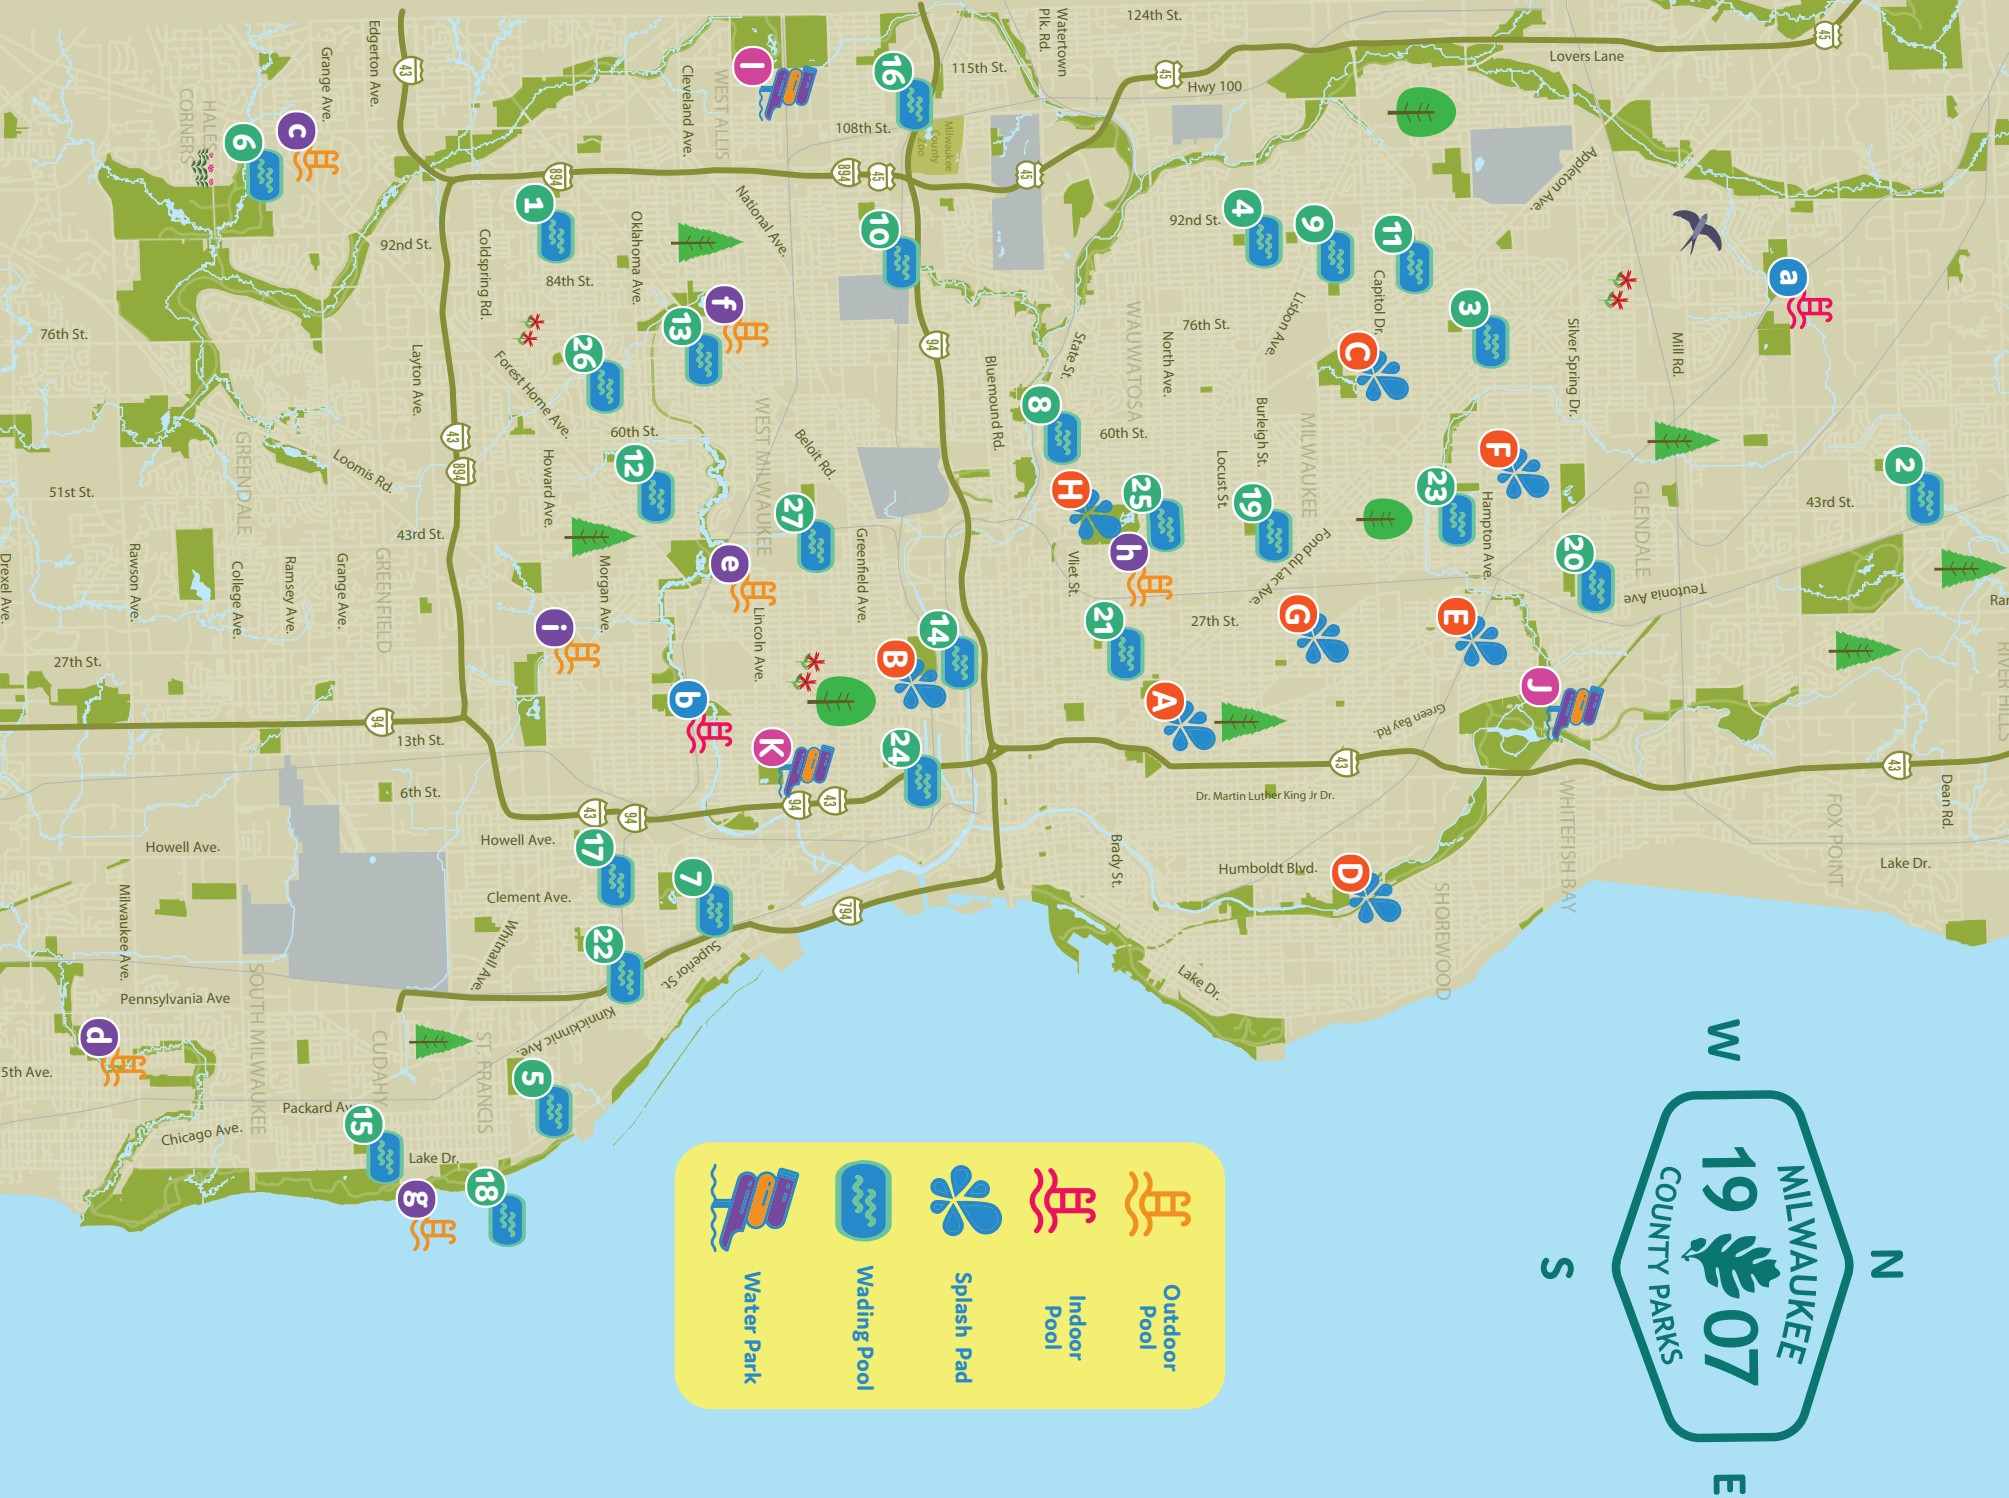

POOL PARTY!

COOL WATERS & SCHULZ AQUATIC PARK

Celebrate your child's birthday with family and friends and leave the cleanup to us!

Party packages includes admission and food for 10 guests, plus use of the party area for two hours and a personal party host/hostess to show you to your party area and serve your food.

$135 per party (plus $13.50 for each additional guest up to a maximum of 30).

BIRTHDAY MENU!

Each of your guests will select from the special birthday menu. Meals are served with a brightly colored, reusable beach pail, soda and an ice-cream treat.

- **Hot Dog Meal:** Hot dog and fries
- **Chicken Nugget Meal:** Chicken nuggets and fries
- **Burger Meal:** Hamburger and fries

You may bring your own birthday cake to your reserved party, but no other carry-ins are allowed.

BOOKING YOUR PARTY!

Call our Food and Beverage team at **(414) 257-5616**.

Include your date and time preference. Full payment is due at booking to reserve your time. **PARTY TIME SLOTS:** 12:30 - 2:30p.m., 1 - 3p.m., 3:30 - 5:30p.m.

GIFT CARDS!

Give a gift card that everyone will love. Milwaukee County Parks gift cards (no matter which design) can be redeemed for dozens of uses, including pools, pool rentals, venue rentals, golf courses and much more!

Cards are available online and include free shipping. Visit www.countyparks.com today!

MILWAUKEE COUNTY PARKS

Dive into Summer

Pools, Water Parks, Splash Pads & More.

Dive into summer at the outdoor pools or swim year-round at the indoor pools. Stay cool with free-to-use splash pads and wading pools!